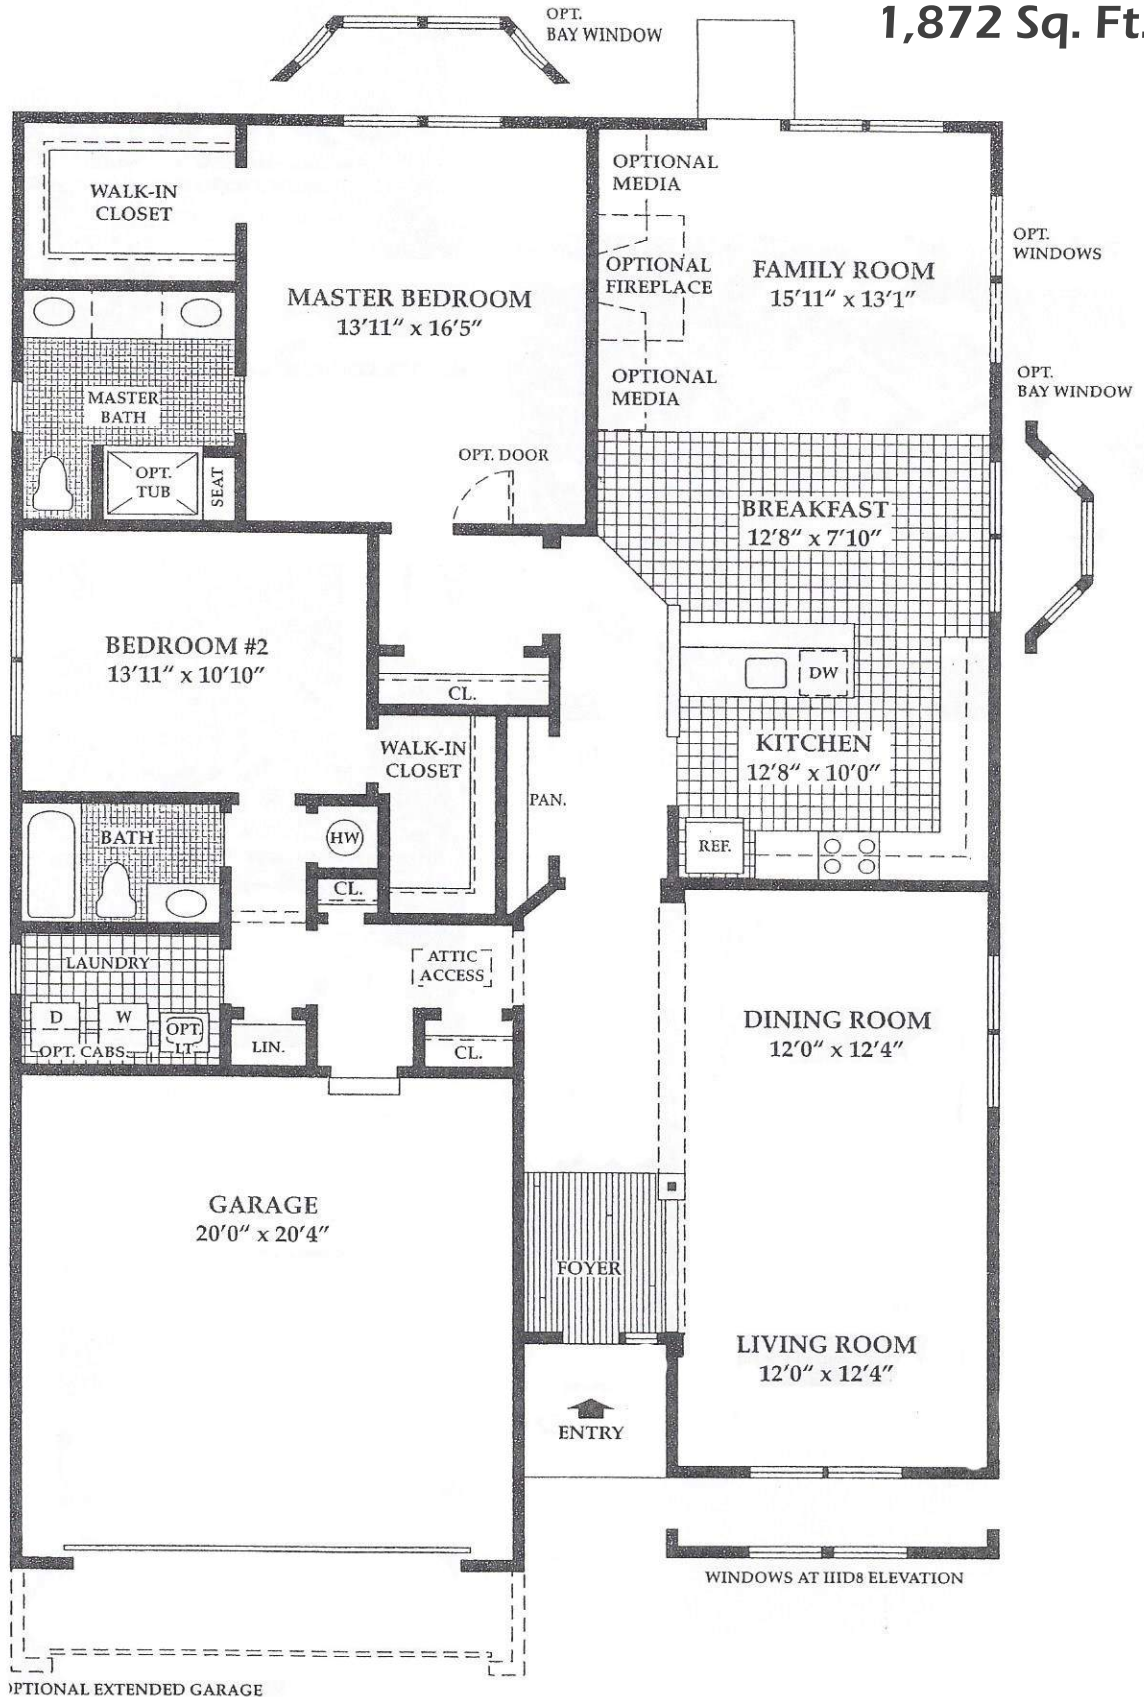

BONAIRE

2 Bedrooms
2 Baths
2 Car Garage
1,872 Sq. Ft.

All dimensions are approximate.